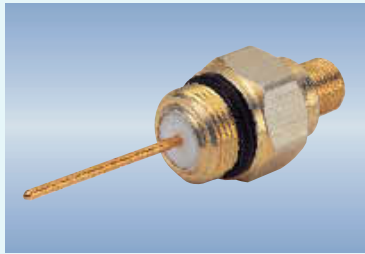

## TRUNK CONNECTORS

**C-610(ALUMINUM)**

PIN TYPE  
CONNECTOR

**C-619-180°**

CABLE SPLICE

**C-611(BRASS)**

PIN TYPE  
CONNECTOR

**C-620-90°**

CABLE SPLICE

**C-627(ALUMINUM)**

PIN TYPE CONNECTOR  
(RETURN LOSS 1GHz-30.0dB)

**C-621**

FEED THRU SERIES

**C-612**

THROUGH SPLICE  
BLOCK

**C-622**